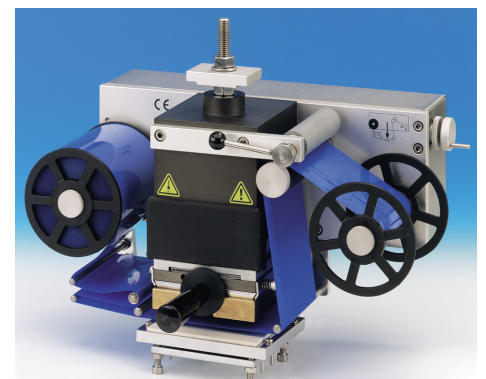

Hotprinter M-150