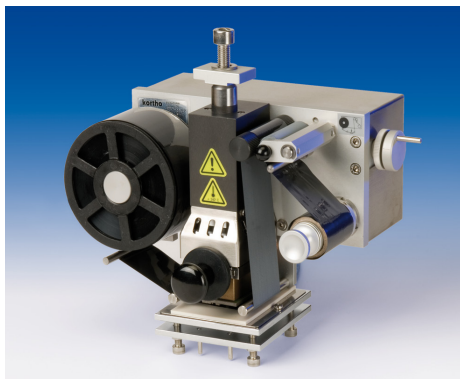

Kortho

Hot printer

M-40, M-80, M-150

Choose the reliability
and quality of Hotprint

The Kortho Hotprinter is a reliable coding system which is used to add variable data directly onto packaging film during the production process. The immediately adhering high-quality print is always scratch-proof and color fast. Kortho Hotprinters excel in durability, build quality, low maintenance cost, economic film consumption and versatile text options.

In addition to the standard models Kortho can also supply customized Hotprinters. By doing this the coding equipment can be seamlessly adapted to your own specific requirements and production facilities.